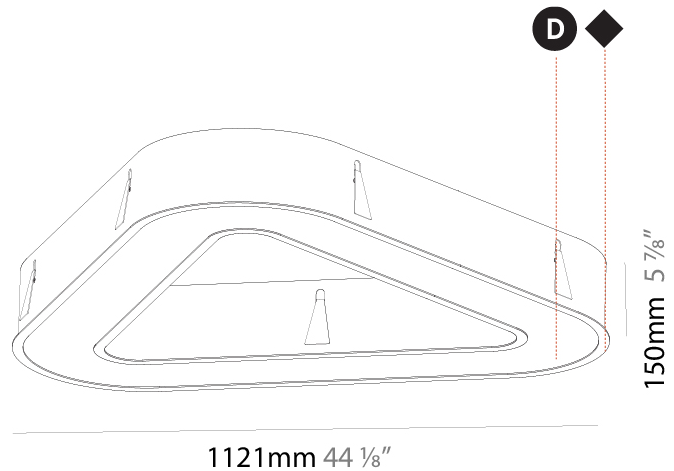

GENERAL

Series: Glorious
Subseries: Glorious Victory
Brand: Prolicht
Division: Architectural
Mounting Type: Recessed
Mounting Location: Ceiling
Subcategory: Ambient

PHYSICAL

Shape: Abstract
Length (mm): 1121
Length (in): 44 1/8
Width (mm): 1121
Width (in): 44 1/8
Height (mm): 150
Height (in): 5 7/8
Min. Recessing Depth (mm): 160
Min. Recessing Depth (in): 6 1/8
Light Distribution: Direct
Weight (kg): 13.609
Weight (lbs): 29.94
Diffuser: PMMA - Opal or Micro-Prism
Fixture Finish: SSR / BKV / CWI / CRY / HAB / UFT / ITA / RUA / FTG / MYG / LOD / PUS / FRO / FUP / KIA / POP / BLS / SPG / MEY / GOH / GUM / CHC / COM / ABZ / JAG / OBR / MOS / ROR
Fixture Material: Aluminum

ELECTRICAL

Lamp Type: LED (Zhaga Standard)
Input Wattage (W): 45
Total Output Wattage (W): 36 / 28.8 (3500K)
Dimming: Non-Dimming / Phase Dimming (120Vac only) / 0-10V Dimming
Driver Included: Yes
Driver Location: Integrated
Driver Type: Constant Current - 120 / 277Vac
Driver Class: Class 2
Input Voltage (V): 120 - 277
Constant Current (MA): 350 / 900 (3500K)

LED

Color Temperature (°K): 3000 / 3500 / 4000
Max. Delivered Lumen (lm): 4150 / 4302 / 4390
CRI: >80 CRI
Efficiency (%): 65
Lamp Life (hrs): 50000

OPTICAL

RATINGS AND CERTIFICATIONS

Certified By: Certified for North American Standards
IP rating: IP20