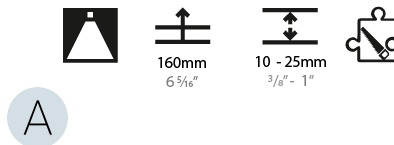

GENERAL

Series: Glorious
Subseries: Glorious Victory
Brand: Prolicht
Division: Architectural
Mounting Type: Recessed
Mounting Location: Ceiling
Subcategory: Ambient

PHYSICAL

Shape: Abstract
Length (mm): 1121
Length (in): 44 1/8
Width (mm): 1121
Width (in): 44 1/8
Height (mm): 150
Height (in): 5 7/8
Min. Recessing Depth (mm): 160
Min. Recessing Depth (in): 6 1/8
Light Distribution: Direct
Weight (kg): 13.609
Weight (lbs): 29.94
Diffuser: PMMA - Opal or Micro-Prism
Fixture Finish: SSR / BKV / CWI / CRY / HAB / UFT / ITA / RUA / FTG / MYG / LOD / PUS / FRO / FUP / KIA / POP / BLS / SPG / MEY / GOH / GUM / CHC / COM / ABZ / JAG / OBR / MOS / ROR
Fixture Material: Aluminum

ELECTRICAL

Lamp Type: LED (Zhaga Standard)
Input Wattage (W): 45
Total Output Wattage (W): 36 / 28.8 (3500K)
Dimming: Non-Dimming / Phase Dimming (120Vac only) / 0-10V Dimming
Driver Included: Yes
Driver Location: Integrated
Driver Type: Constant Current - 120 / 277Vac
Driver Class: Class 2
Input Voltage (V): 120 - 277
Constant Current (MA): 350 / 900 (3500K)

LED

Color Temperature (°K): 3000 / 3500 / 4000
Max. Delivered Lumen (lm): 4150 / 4302 / 4390
CRI: >80 CRI
Efficiency (%): 65
Lamp Life (hrs): 50000

OPTICAL

RATINGS AND CERTIFICATIONS

Certified By: Certified for North American Standards
IP rating: IP20