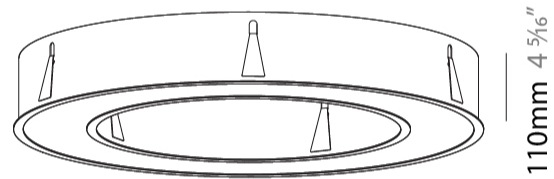

GENERAL

Series: Glorious
Subseries: Glorious
Brand: Prolicht
Division: Architectural
Mounting Type: Recessed
Mounting Location: Ceiling
Subcategory: Ambient

PHYSICAL

Shape: Round
Diameter (mm): 970
Diameter (in): 38 ³/₁₆
Height (mm): 110
Height (in): 4 ⁵/₁₆
Min. Recessing Depth (mm): 120
Min. Recessing Depth (in): 4 ³/₄
Light Distribution: Direct
Weight (kg): 11.164
Weight (lbs): 24.61
Diffuser: PMMA - Opal or Micro-Prism
Fixture Finish: SSR / BKV / CWI / CRY / HAB / UFT / ITA / RUA / FTG / MYG / LOD / PUS / FRO / FUP / KIA / POP / BLS / SPG / MEY / GOH / GUM / CHC / COM / ABZ / JAG / OBR / MOS / ROR
Fixture Material: Aluminum
Cut-out Measurements: 960mm / 37 13/16" x 640mm / 25 3/16"

ELECTRICAL

Lamp Type: LED (Zhaga Standard)
Input Wattage (W): 45
Total Output Wattage (W): 36 / 28.8 (3500K)
Dimming: 0-10V Dimming / Phase Dimming (120Vac Only)
Driver Included: Yes
Driver Location: Integrated
Driver Type: Constant Current - 120 / 277Vac
Driver Class: Class 2
Input Voltage (V): 120 - 277
Constant Current (MA): 350 / 900 (3500K)

LED

Color Temperature (°K): 3000 / 3500 / 4000
Max. Delivered Lumen (lm): 4150 / 4302 / 4390
CRI: >80 CRI
Efficiency (%): 65
Lamp Life (hrs): 50000

OPTICAL

RATINGS AND CERTIFICATIONS

Certified By: Certified for North American Standards
IP rating: IP20

110mm 4 ⁵/₁₆"

Ø 628mm 24 ³/₄"

Ø 970mm 38 ³/₁₆ "

960mm x 640mm
37 ¹³/₁₆" x 25 ³/₁₆"

120mm
4 ³/₄"

10 - 15mm
³/₈" - ⁹/₁₆"